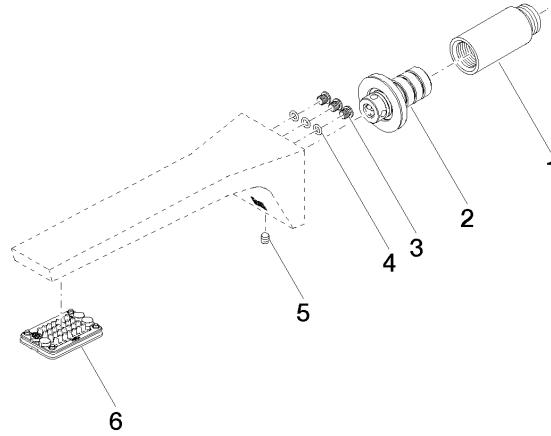

CL.1 Wall-mounted basin spout without pop-up waste - Brushed Champagne (22kt Gold)

CL.1

13 800 705

- 200mm projection
- fixed spout
- rectangular spray pattern with 40 individual jets
- hole diameter 37 mm
- lead-free
- 1/2" connection
- plug-link mounting
- max. flow 4.5 l/min
- This product can help a building meet the requirements of Green Building Rating Systems, e.g. LEED®, BREEAM®, DGNB

	Brushed Champagne (22kt Gold)	13 800 705-46
	Chrome	13 800 705-00
	Brushed Platinum	13 800 705-06
	Dark Chrome	13 800 705-19
	Champagne (22kt Gold)	13 800 705-47
	Brushed Dark Platinum	13 800 705-99

13 800 705
mm [inches]

Flow rate chart

Certificates

IAPMO_N-4976. IAPMO_6397.

13 800 705
Parts for other
finishes can be found
here: [Chrome](#)

Spare parts list

No.	Item Number	Name	Quantity used	Delivery time
1	09 24 03 081 10 90	extension	1	2
2	90 24 03 108 01 90	nipple set	1	2
3	09 30 30 113 20 90	screw	3	2
4	09 14 10 001 90	seal	3	2
5	90 31 11 004 00 90	pin	1	2
6	90 11 02 297 00 90	aerator	1	2